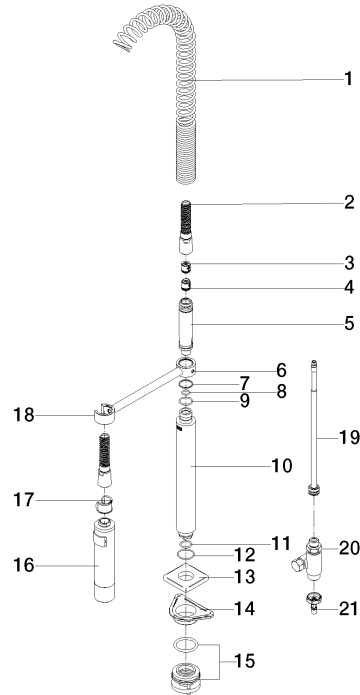

**SERIES-VARIOUS Profi spray set - Chrome**

---

27 785 970

- spray flow
- automatic diverter for spout/Profi spray set
- height of mixer mm
- individual rosette x mm
- profi spray hole diameter 30mm
- sprayface with anti-scaling system
- lead-free

Can only be combined with 33826680, 32815680.

Intrinsic protection against back flow.

	Chrome	27 785 970-00
	Brushed Platinum	27 785 970-06
	Platinum	27 785 970-08
	Dark Chrome	27 785 970-19
	Brushed Dark Platinum	27 785 970-99

## SERIES-VARIOUS Profi spray set - Chrome

---

27 785 970

SERIES-VARIOUS Profi spray set - Chrome

27 785 970

### Spare parts list

No.	Item Number	Name	Quantity used	Delivery time
1	09 16 02 034 90	spring	1	2
2	90 30 02 065 00-00	hose	1	10
3	09 23 01 046 90	back-flow preventer	1	2
4	90 23 01 141 00 90	back-flow preventer	1	2
5	09 30 01 067 10-00	adaptor	1	10
6	09 31 11 049 90	pin	1	2
7	09 14 15 012 90	ring	1	2
8	09 14 10 003 90	seal	1	2
9	09 14 10 031 90	seal	1	2
10	90 11 10 099 00-00	connection	1	-
Spare part can no longer be ordered, please order the replacement item				
11	90 14 10 010 00 90	seal	1	2
12	09 14 10 120 90	seal	1	2
13	90 27 97 033 00-00	rosette	1	10
14	09 18 40 090 90	sleeve	1	2
15	90 23 10 048 00 90	fixing set	1	2
16	04 12 11 094 10-00	shower	1	10
17	90 18 40 035 00 90	sleeve	1	2
18	04 17 20 014 00-00	holder	1	10
19	90 28 20 068 00 90	connection	1	2
20	90 17 09 046 12 90	diverter	1	2
21	04 30 04 019 00 90	hose	1	2